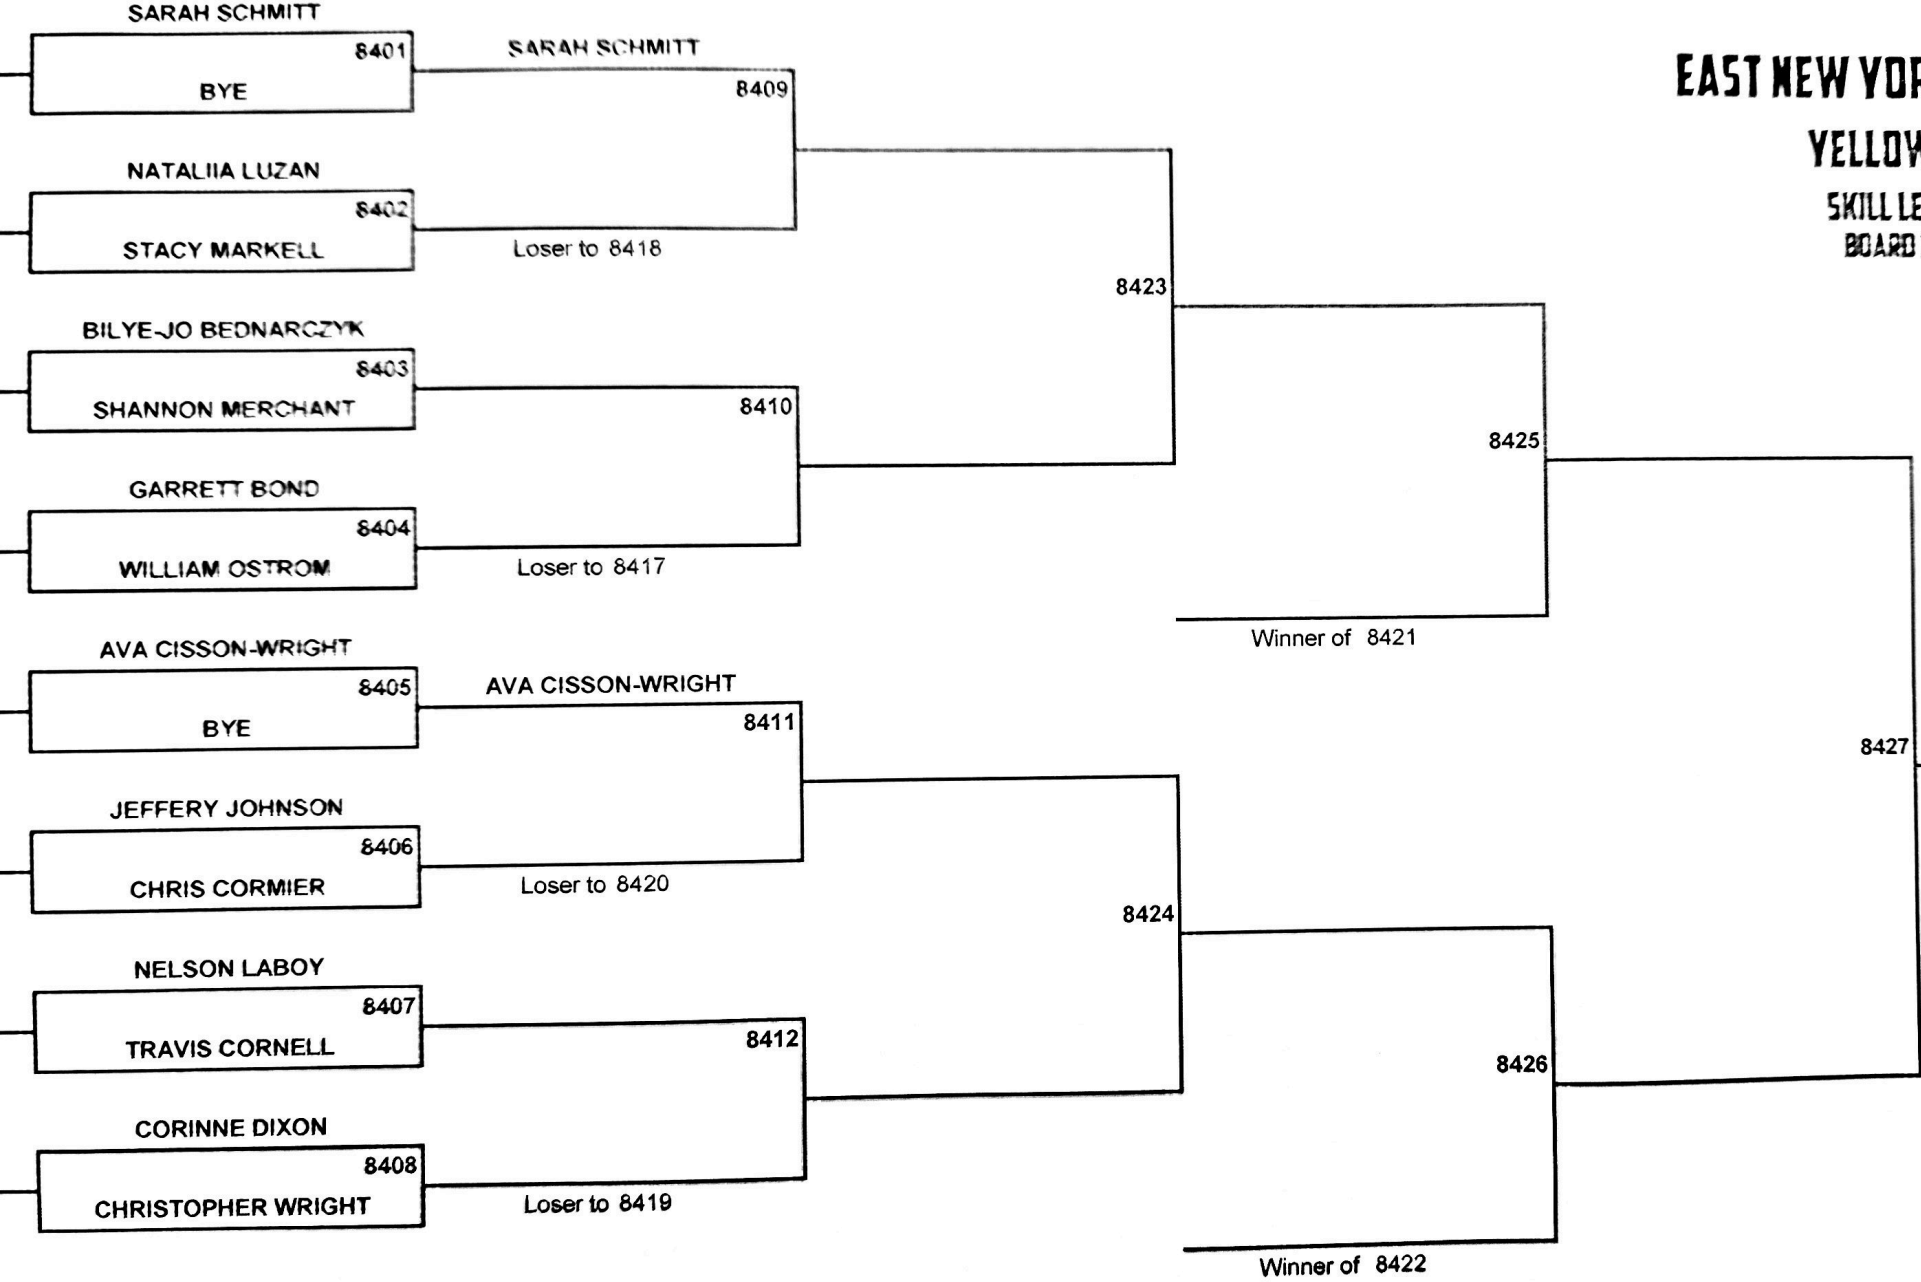

EAST NEW YORK REGIONAL

YELLOW TIER

SKILL LEVEL 4
BOARD 1 OF 1

FINALIST