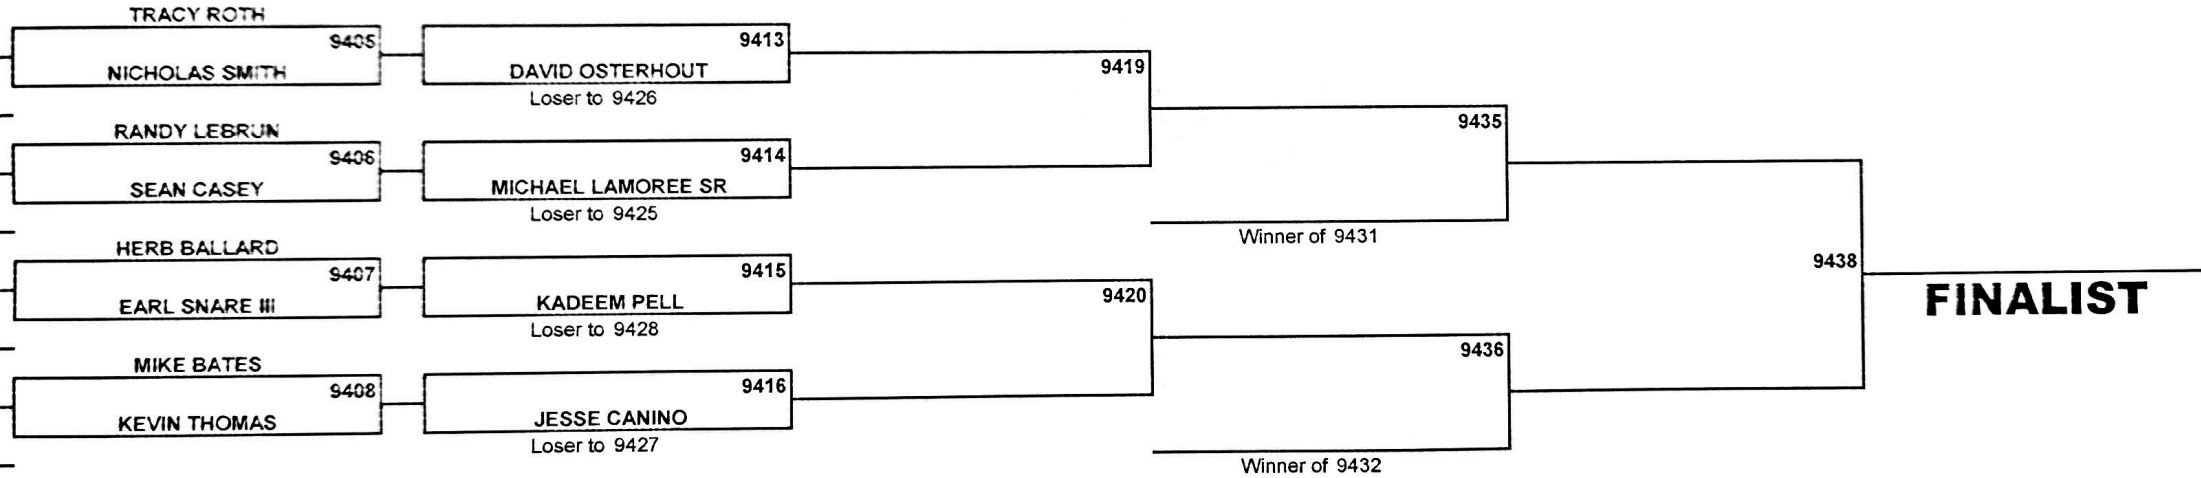

## GRAY TIER

SKILL LEVELS 6-7

BOARD 1 OF 1

**EAST NEW YORK REGIONAL**

**WHITE TIER  
SKILL LEVELS 4-5  
BOARD 2 OF 2**