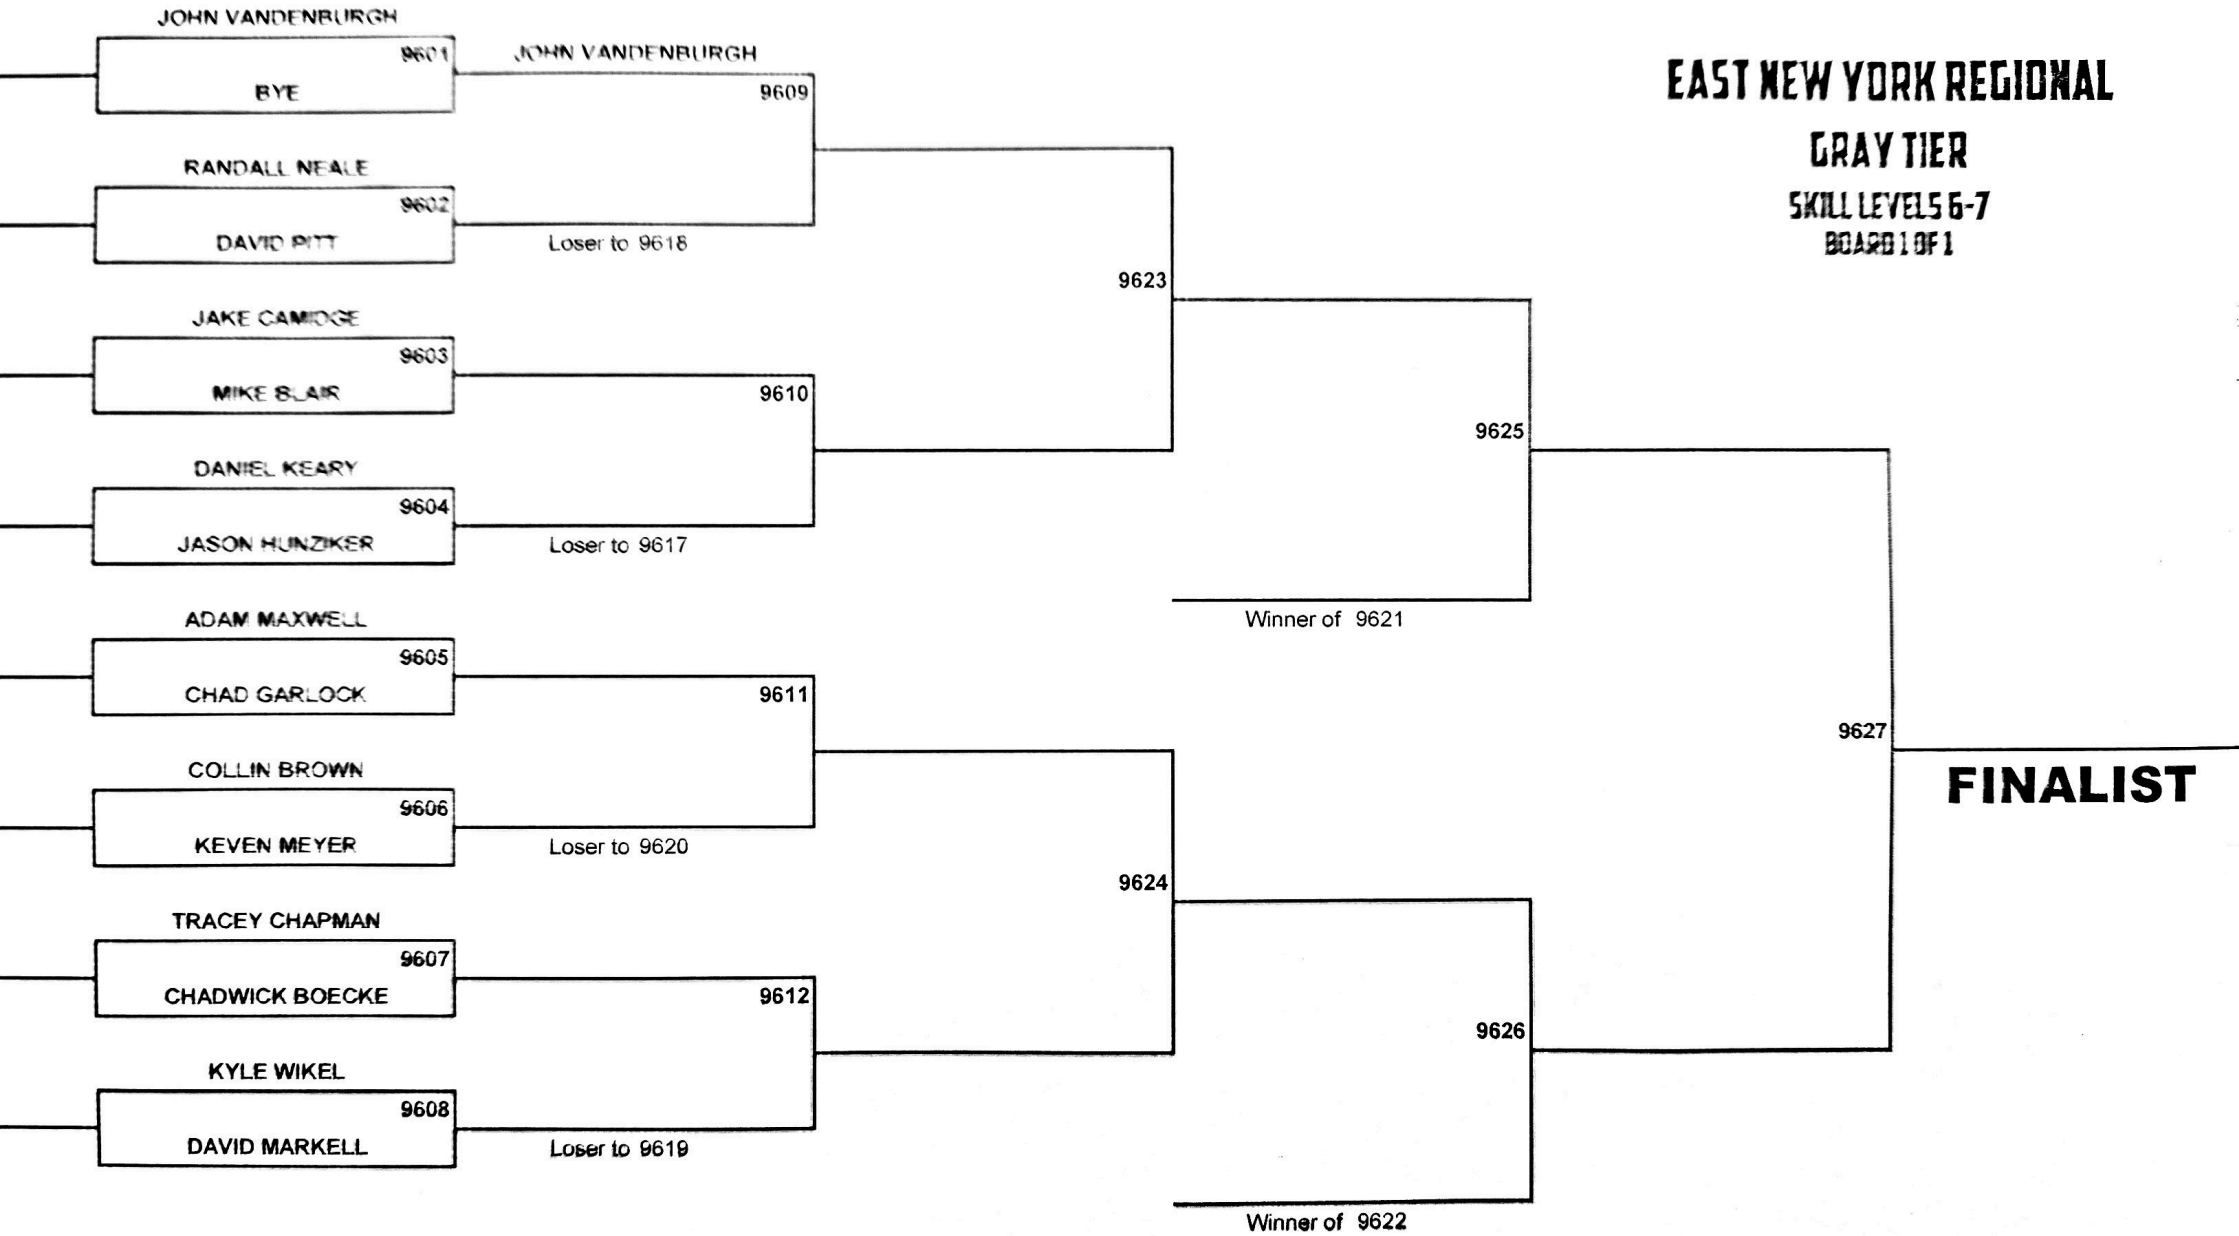

EAST NEW YORK REGIONAL

GRAY TIER

SKILL LEVELS 6-7

BOARD 1 OF 1