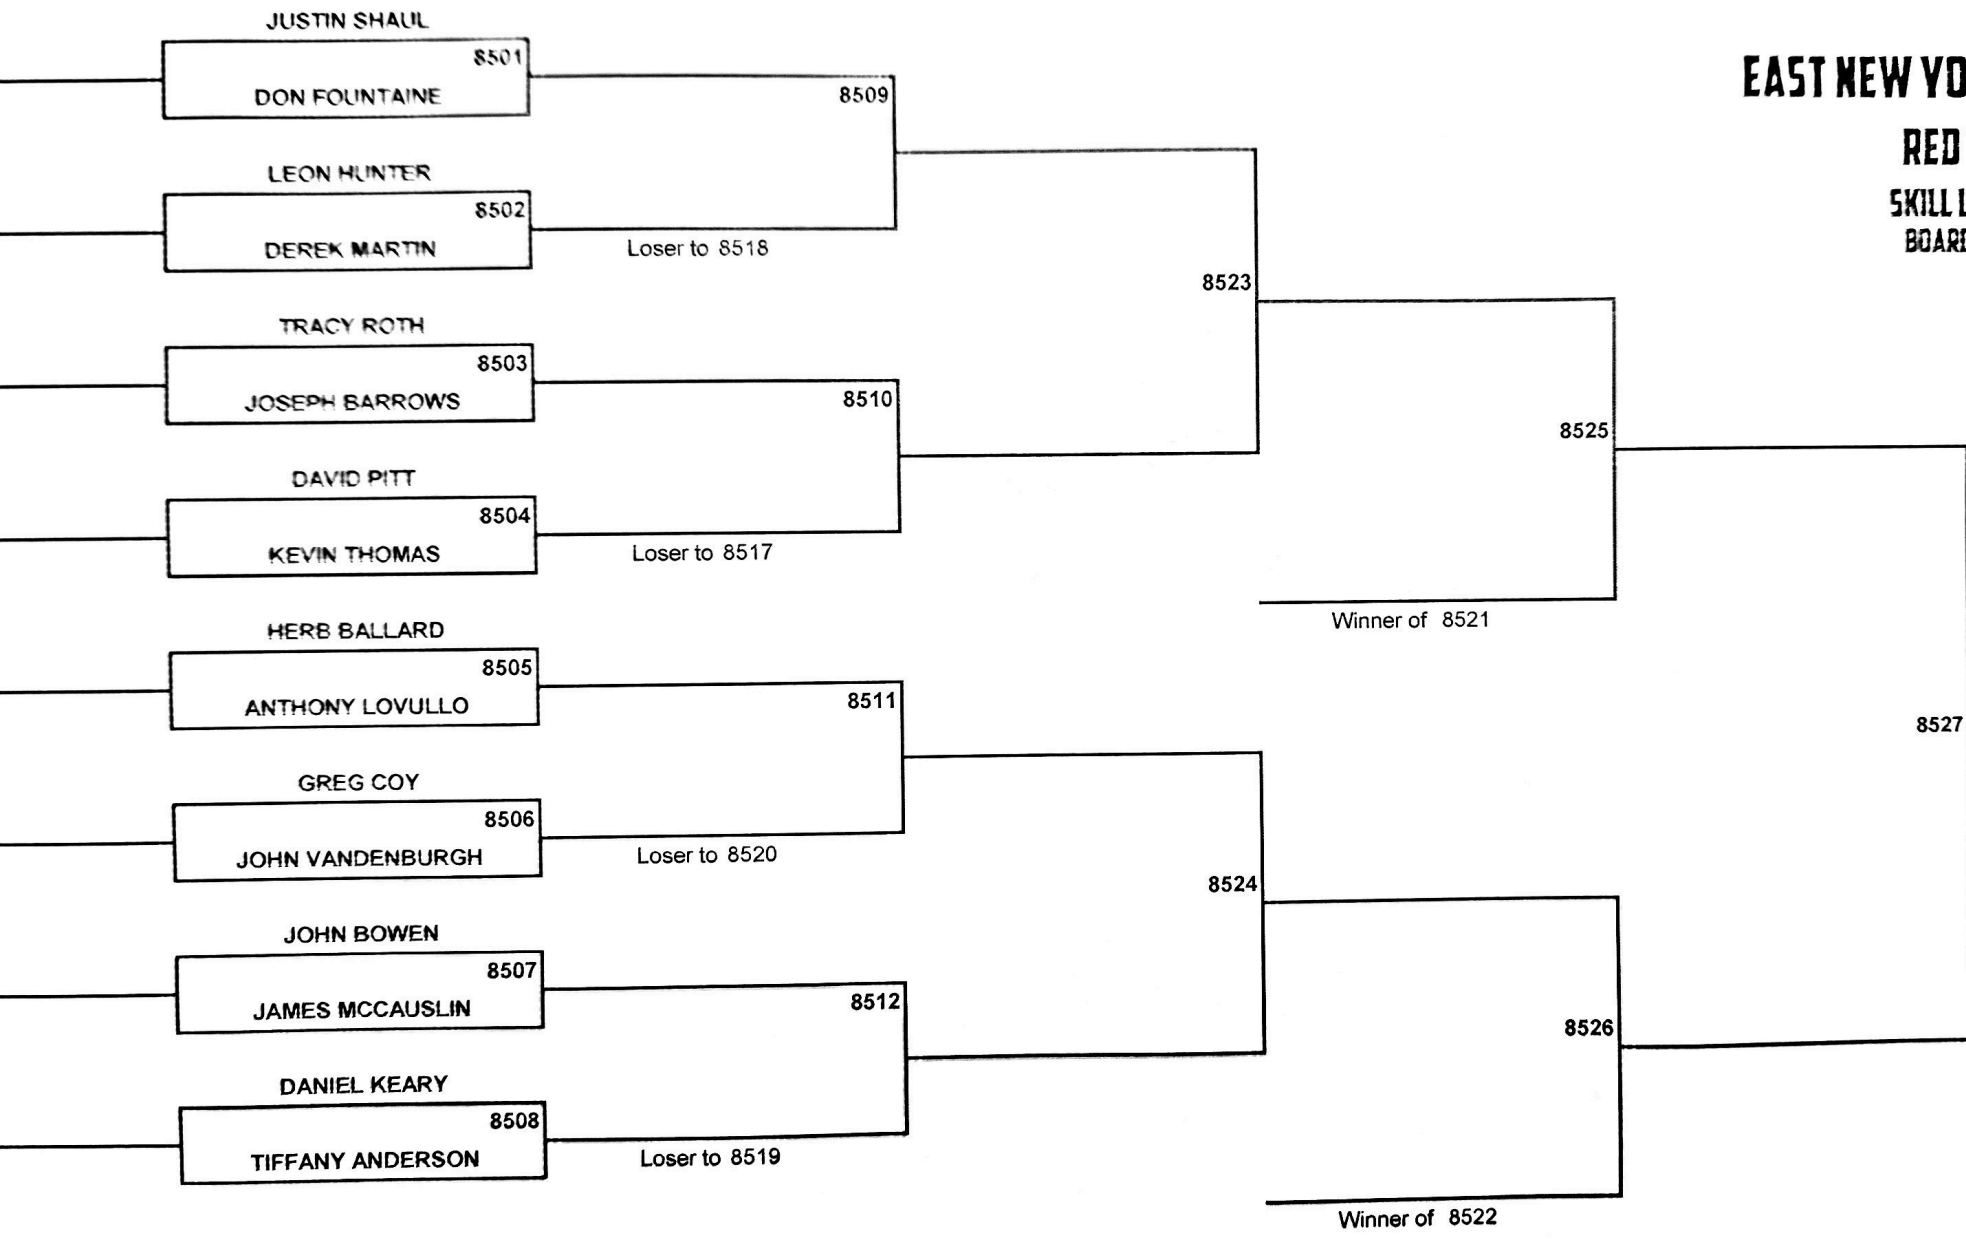

# EAST NEW YORK REGIONAL

ORANGE TIER

SKILL LEVEL 6

BOARD 1 OF 1

**EAST NEW YORK REGIONAL**

**RED TIER  
SKILL LEVEL 5  
BOARD 1 OF 1**

**FINALISTS**