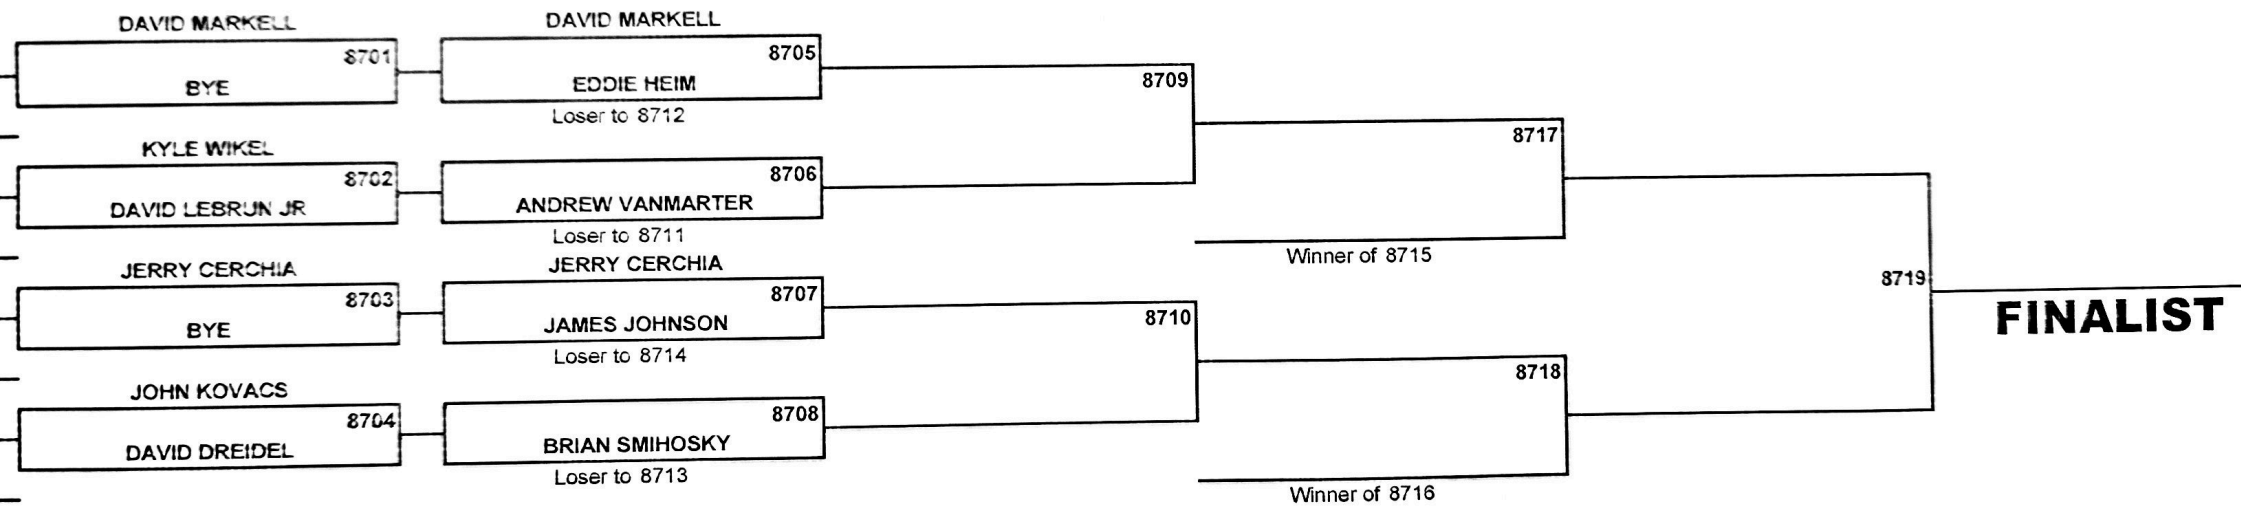

EAST NEW YORK REGIONAL

PURPLE TIER

SKILL LEVEL 7

BOARD 1 OF 1